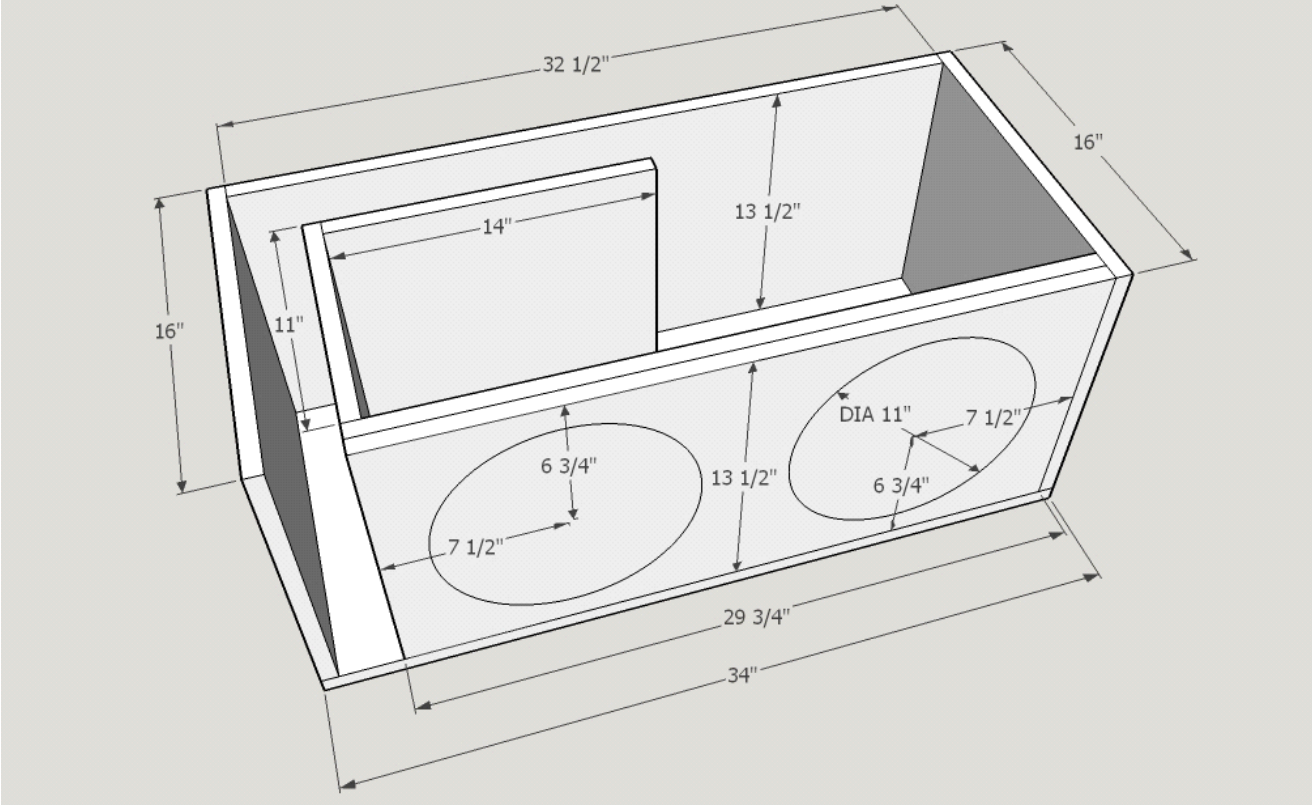

Bass Reflex - 2 DC Level 4 12's

15h/34w/16d

Net Volume: 2.51ft³

Port Tuning: 32.8hz

Port Area: 2.75" x 13.5" (37.13in²)

Speaker Cutout: 11" ID, 12.5" OD.

Cut Sheet

Top/Bottom

34" x 16" (x2)

Rear

32 1/2" x 13 1/2" (x1)

Sides

16" x 13 1/2" (x2)

Baffle

29 3/4" x 13 1/2" (x2)

Port

11" x 13 1/2" (x1)

14" x 13 1/2" (x1)

*Designed for 3/4" MDF or hardwood plywood.

Dustin Bechtel, Elite Enclosure Designs.