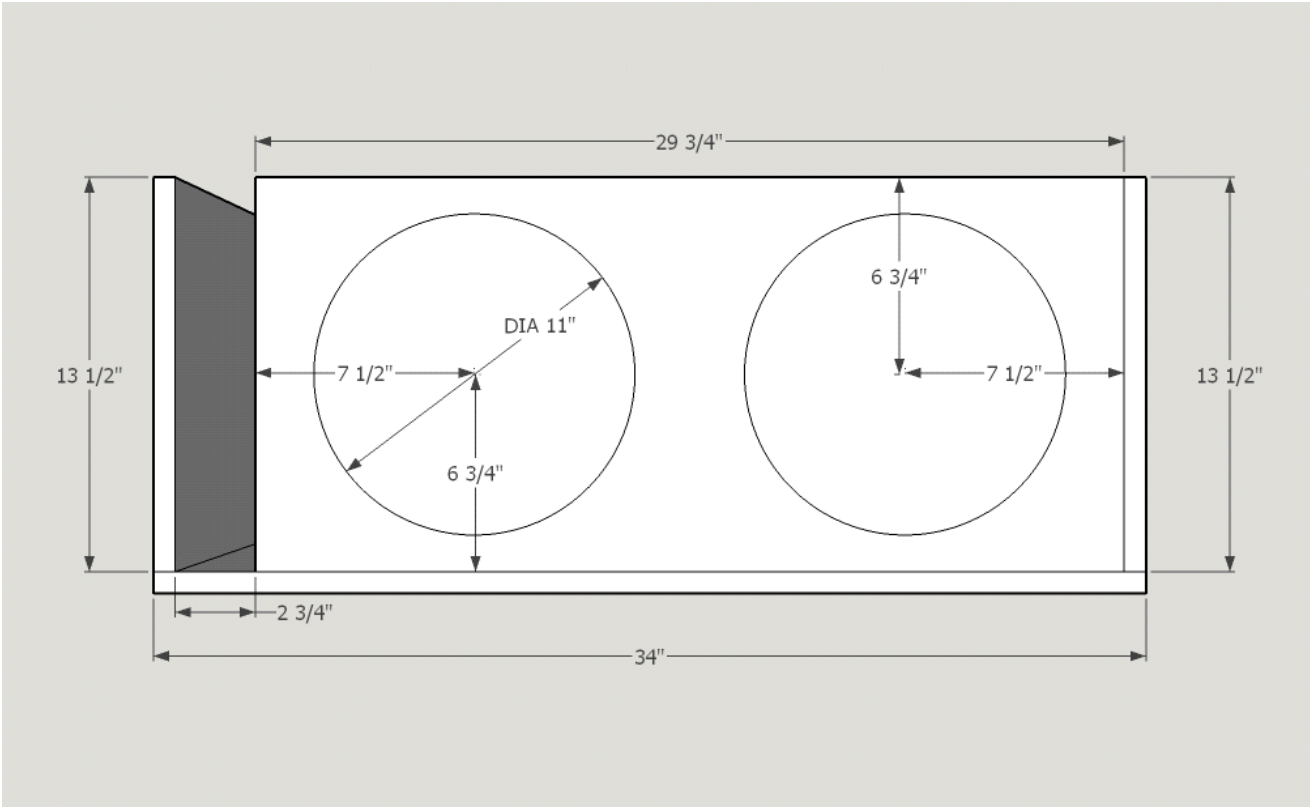

Bass Reflex - 2 DC Level 4 12's

15h/34w/16d

Net Volume: 2.51ft³

Port Tuning: 32.8hz

Port Area: 2.75" x 13.5" (37.13in²)

Speaker Cutout: 11" ID, 12.5" OD.

Cut Sheet

Top/Bottom

34" x 16" (x2)

Rear

32 1/2" x 13 1/2" (x1)

Sides

16" x 13 1/2" (x2)

Baffle

29 3/4" x 13 1/2" (x2)

Port

11" x 13 1/2" (x1)

14" x 13 1/2" (x1)

*Designed for 3/4" MDF or hardwood plywood.

Dustin Bechtel, Elite Enclosure Designs.