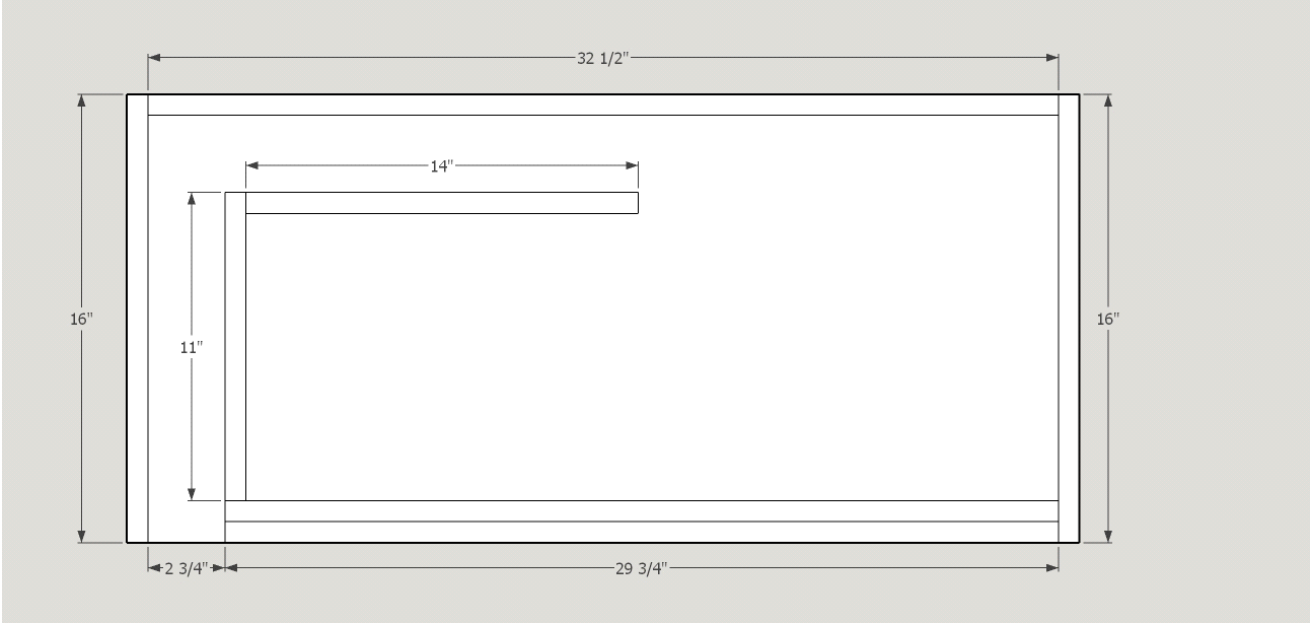

Bass Reflex - 2 DC Level 4 12's

15h/34w/16d

Net Volume: 2.51ft³

Port Tuning: 32.8hz

Port Area: 2.75" x 13.5" (37.13in²)

Speaker Cutout: 11" ID, 12.5" OD.

Cut Sheet

Top/Bottom

34" x 16" (x2)

Rear

32 1/2" x 13 1/2" (x1)

Sides

16" x 13 1/2" (x2)

Baffle

29 3/4" x 13 1/2" (x2)

Port

11" x 13 1/2" (x1)

14" x 13 1/2" (x1)

*Designed for 3/4" MDF or hardwood plywood.

Dustin Bechtel, Elite Enclosure Designs.