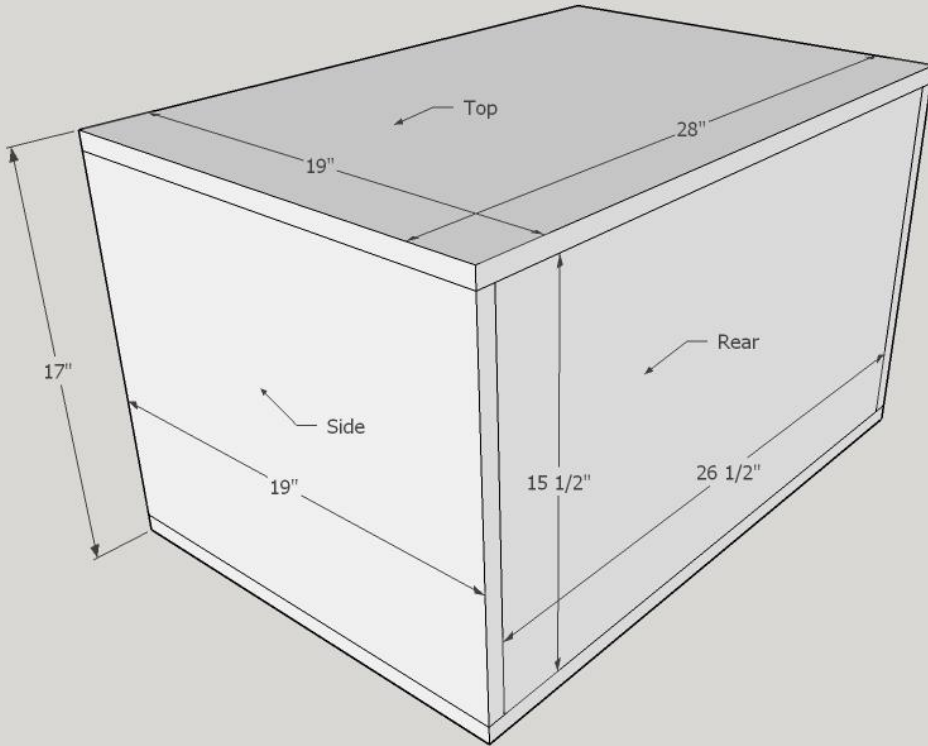

DC LVL 3-4 15" – Vented

Dimensions: 17h/28w/19d

Net Volume: 3ft³ @ 33.35hz (46.5in² port area)

Speaker Cutout: 14"

Elite Enclosures

Cut List

Top/Bottom

28" x 19" (x2)

Rear

26 ½" x 15 ½" (x1)

Front

23 ½" x 15 ½" (x2)

Sides

19" x 15 ½" (x2)

Port

13 ¾" x 15 ½" (x1)

11" x 15 ½" (x1)

Dustin Bechtel, Elite Enclosure Designs.