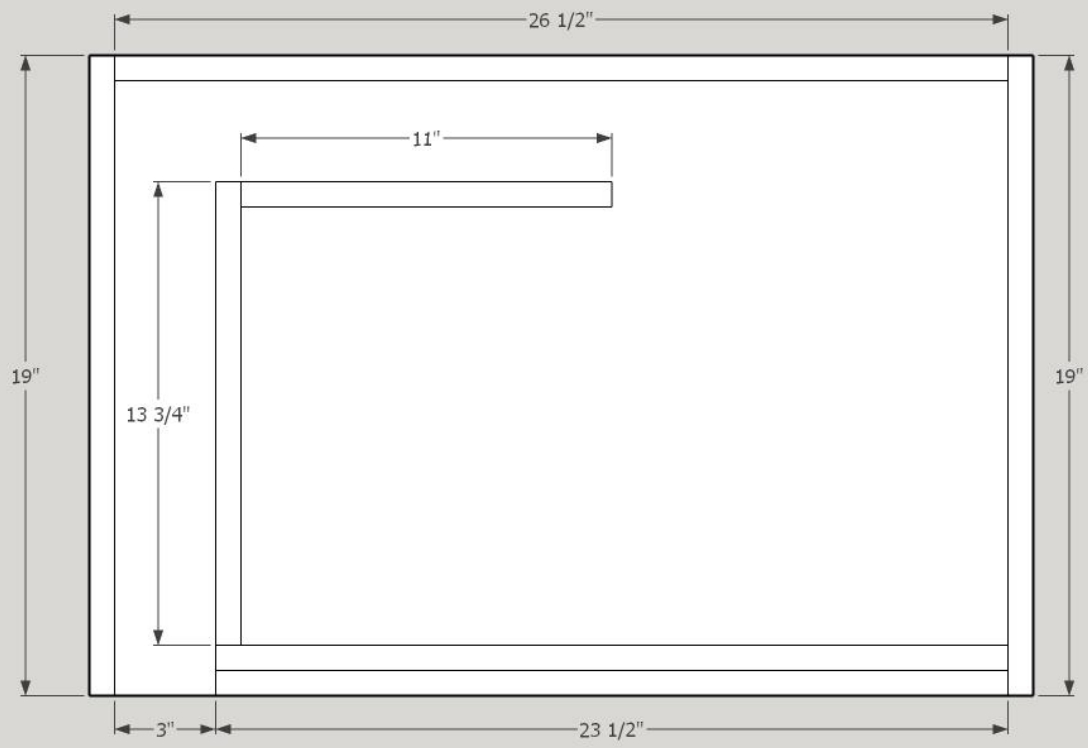

DC LVL 3-4 15" – Vented

Dimensions: 17h/28w/19d

Net Volume: 3ft³ @ 33.35hz (46.5in² port area)

Speaker Cutout: 14"

Elite Enclosures

Cut List

Top/Bottom

28" x 19" (x2)

Rear

26 ½" x 15 ½" (x1)

Front

23 ½" x 15 ½" (x2)

Sides

19" x 15 ½" (x2)

Port

13 ¾" x 15 ½" (x1)

11" x 15 ½" (x1)

Dustin Bechtel, Elite Enclosure Designs.