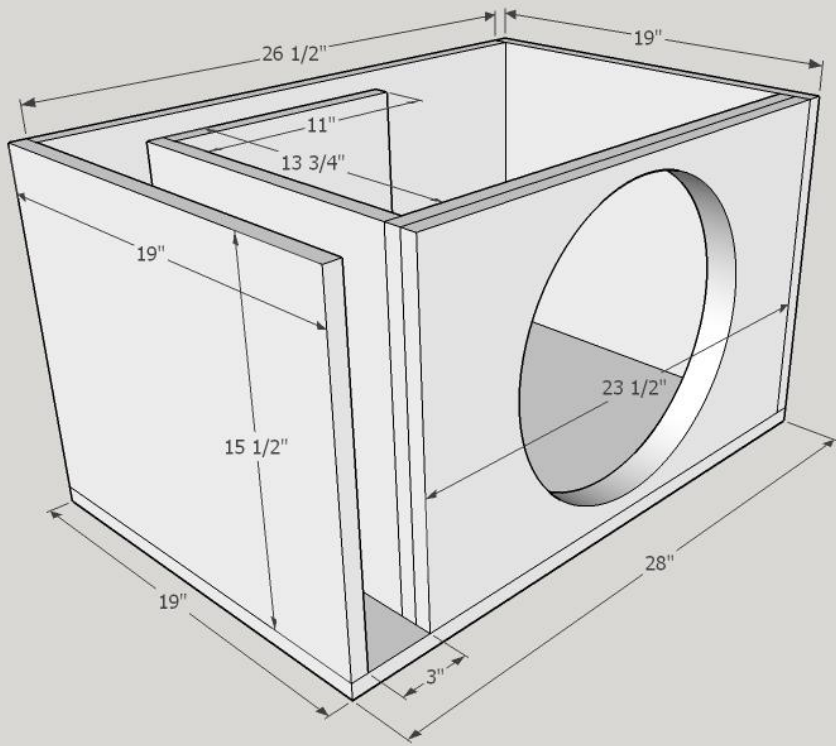

DC LVL 3-4 15" – Vented

Dimensions: 17h/28w/19d

Net Volume: 3ft³ @ 33.35hz (46.5in² port area)

Speaker Cutout: 14"

Elite Enclosures

Cut List

Top/Bottom

28" x 19" (x2)

Rear

26 ½" x 15 ½" (x1)

Front

23 ½" x 15 ½" (x2)

Sides

19" x 15 ½" (x2)

Port

13 ¾" x 15 ½" (x1)

11" x 15 ½" (x1)

Dustin Bechtel, Elite Enclosure Designs.