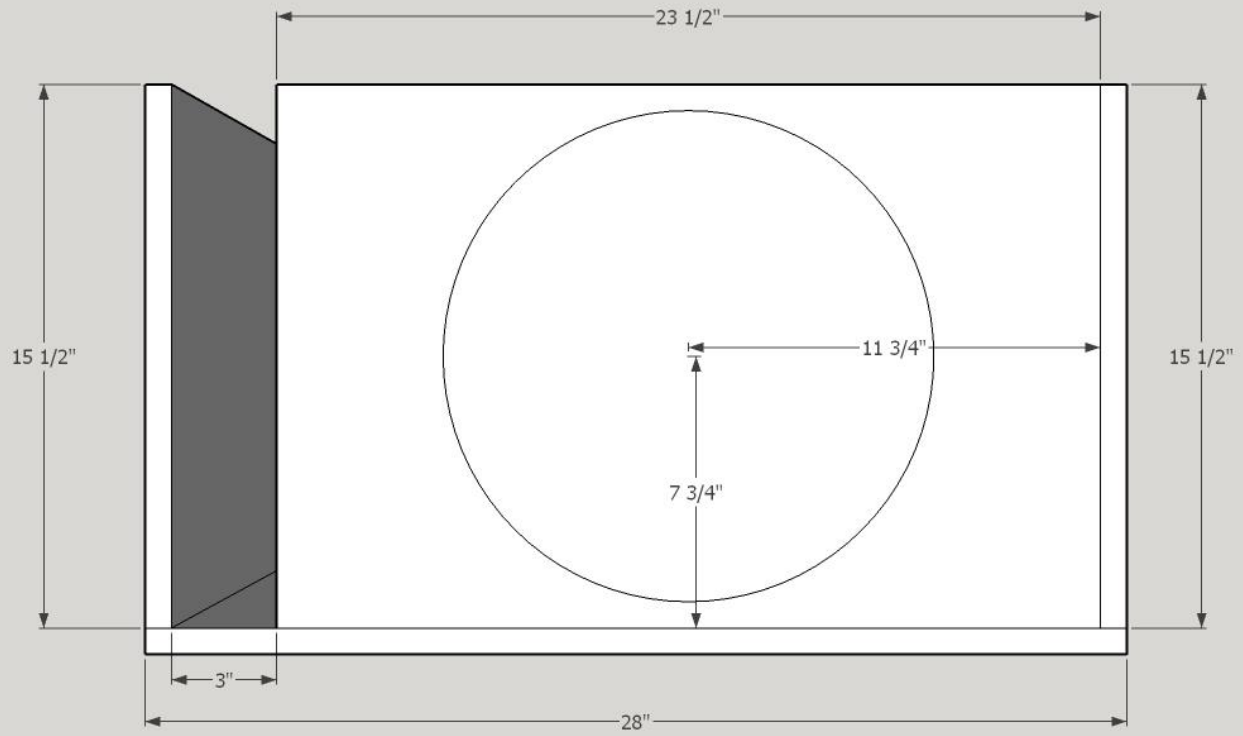

DC LVL 3-4 15" – Vented

Dimensions: 17h/28w/19d

Net Volume: 3ft³ @ 33.35hz (46.5in² port area)

Speaker Cutout: 14"

Elite Enclosures

Cut List

Top/Bottom

28" x 19" (x2)

Rear

26 ½" x 15 ½" (x1)

Front

23 ½" x 15 ½" (x2)

Sides

19" x 15 ½" (x2)

Port

13 ¾" x 15 ½" (x1)

11" x 15 ½" (x1)

Dustin Bechtel, Elite Enclosure Designs.