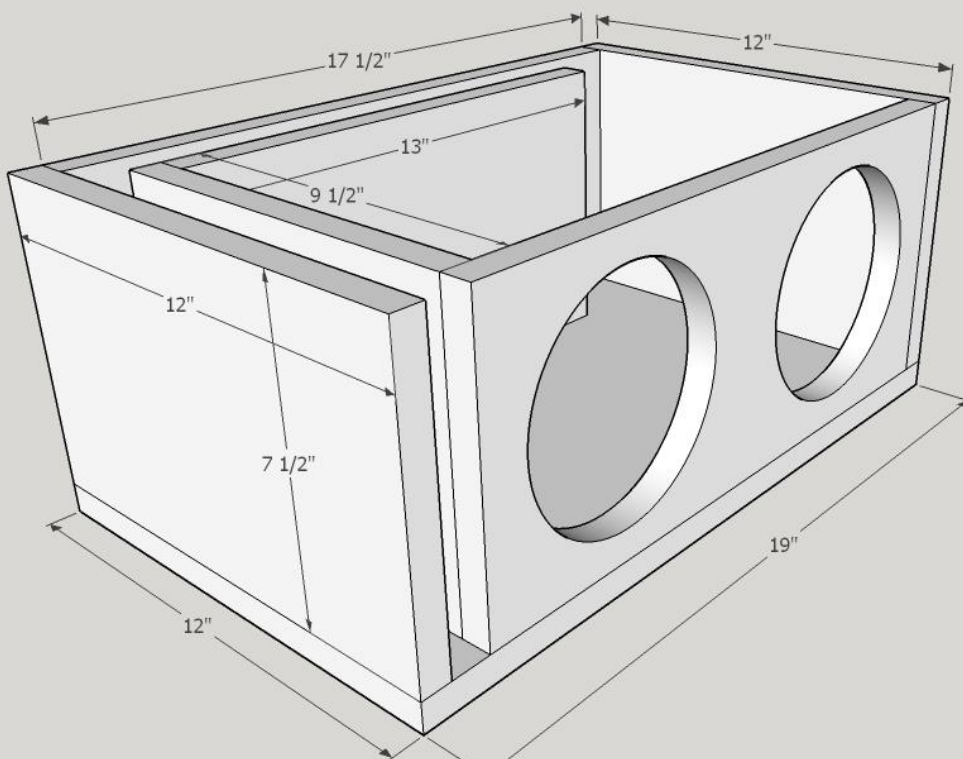

## Bass Reflex – 2 DC M3 6.5's

9h/19w/12d

Net Volume: 0.64ft<sup>3</sup>

Port Tuning: 34.3hz

Port Area: 1" x 7.5" (7.5in<sup>2</sup>)

Speaker Cutout: 5.82"

*Elite Enclosures*

## Top/Bottom

12" x 19" (x2)

## Front

16 ½" x 7 ½" (x1)

## Sides

12" x 7 ½" (x2)