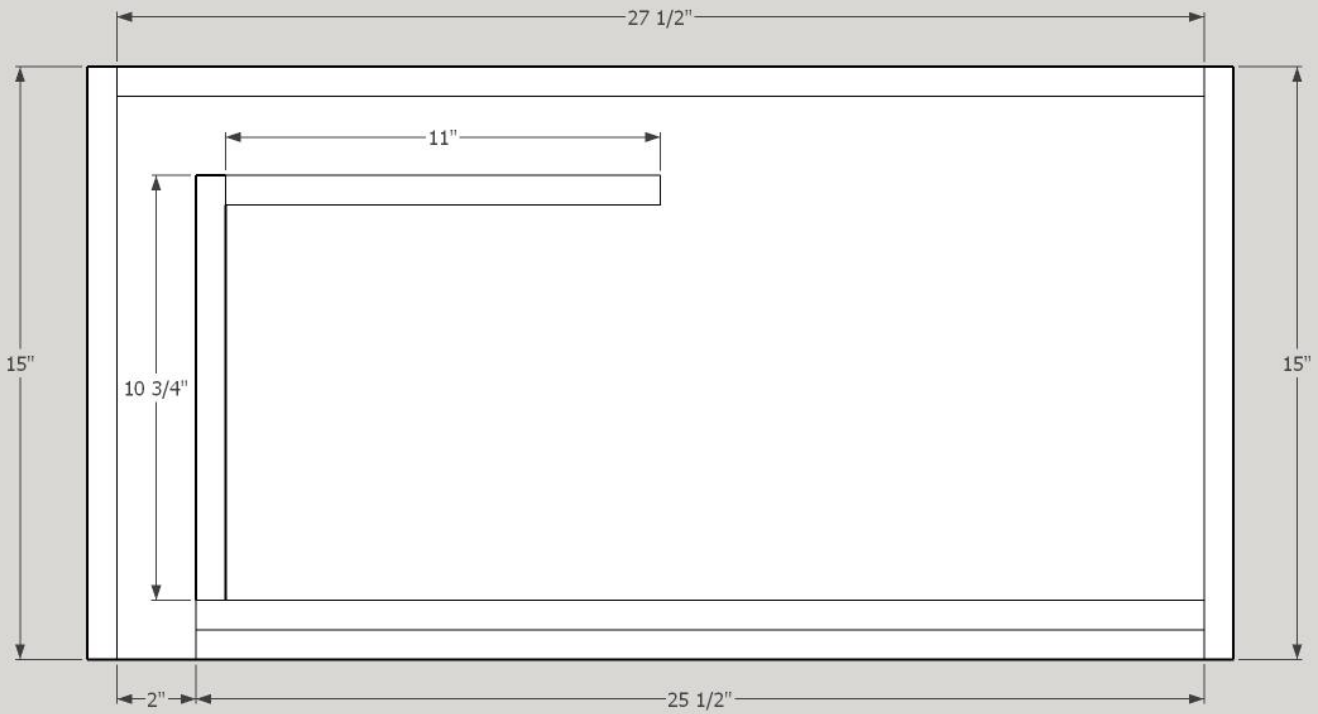

Bass Reflex – 2 DC M3 8's

12h/29w/15d

Net Volume: 1.54ft³

Port Tuning: 34.4hz

Port Area: 2" x 10.5" (21in²)

Speaker Cutout: 7.4"

Elite Enclosures

Cut List

Top/Bottom

15" x 29" (x2)

Rear

27 1/2" x 10 1/2" (x1)

Sides

15" x 10 1/2" (x2)

Front

25 1/2" x 10 1/2" (x2)

Port

10 3/4" x 10 1/2" (x1)

11" x 10 1/2" (x1)

Dustin Bechtel, Elite Enclosure Designs.