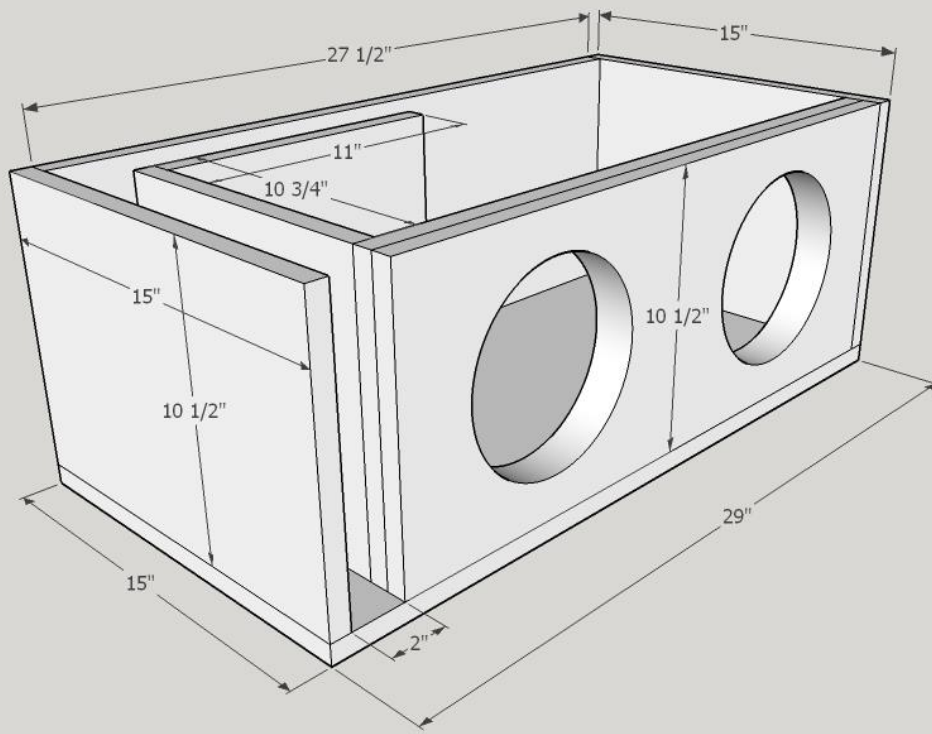

Bass Reflex – 2 DC M3 8's

12h/29w/15d

Net Volume: 1.54ft³

Port Tuning: 34.4hz

Port Area: 2" x 10.5" (21in²)

Speaker Cutout: 7.4"

Elite Enclosures

Cut List

Top/Bottom

15" x 29" (x2)

Rear

27 1/2" x 10 1/2" (x1)

Sides

15" x 10 1/2" (x2)

Front

25 1/2" x 10 1/2" (x2)

Port

10 3/4" x 10 1/2" (x1)

11" x 10 1/2" (x1)

Dustin Bechtel, Elite Enclosure Designs.