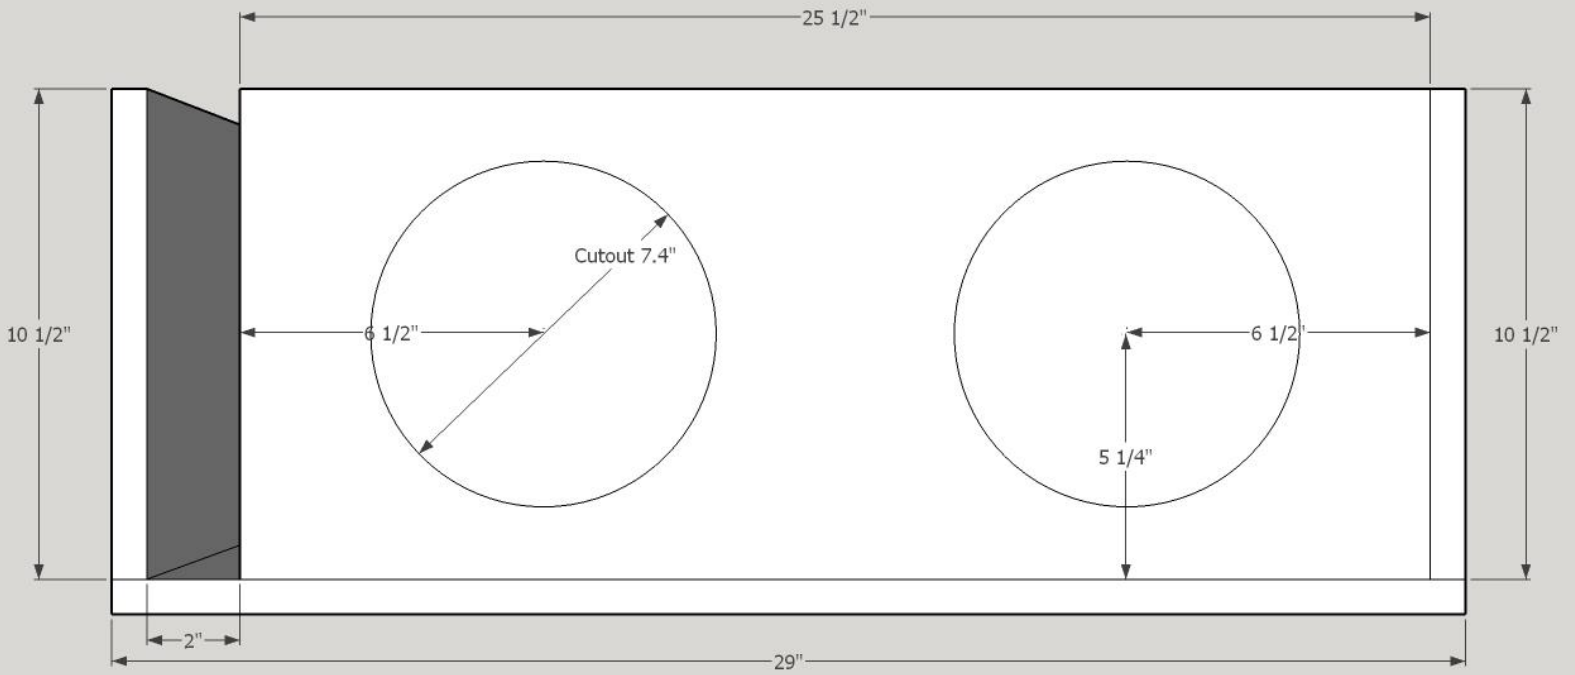

Bass Reflex – 2 DC M3 8's

12h/29w/15d

Net Volume: 1.54ft³

Port Tuning: 34.4hz

Port Area: 2" x 10.5" (21in²)

Speaker Cutout: 7.4"

Elite Enclosures

Cut List

Top/Bottom

15" x 29" (x2)

Rear

27 1/2" x 10 1/2" (x1)

Sides

15" x 10 1/2" (x2)

Front

25 1/2" x 10 1/2" (x2)

Port

10 3/4" x 10 1/2" (x1)

11" x 10 1/2" (x1)

Dustin Bechtel, Elite Enclosure Designs.