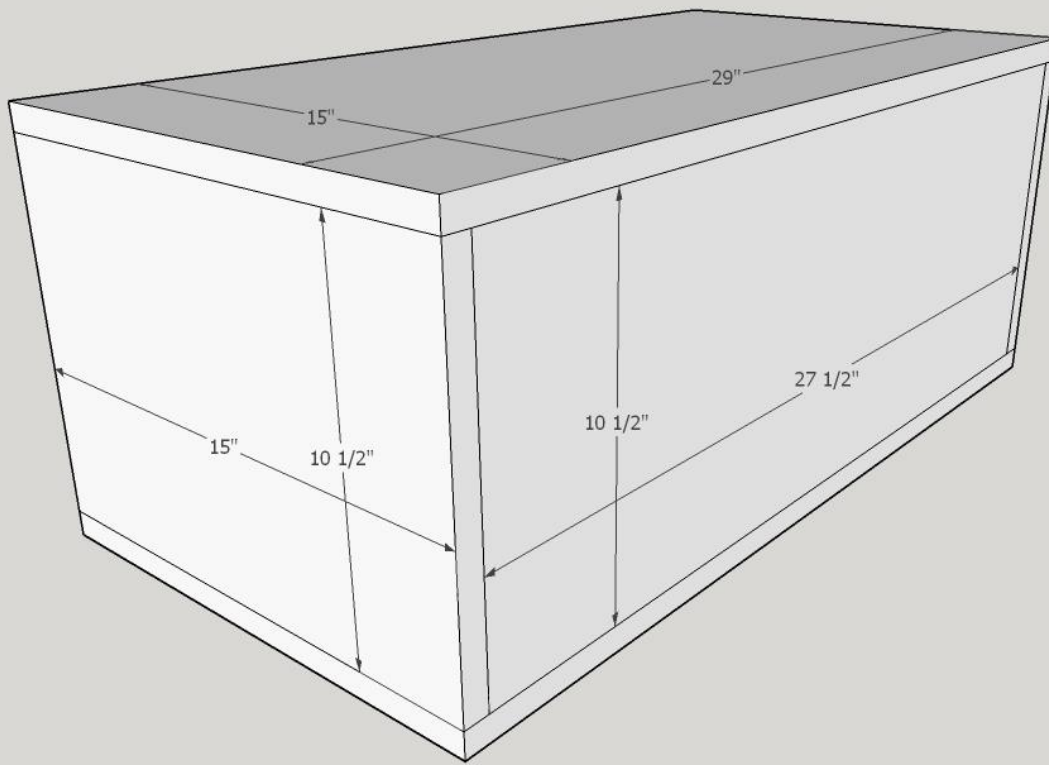

Bass Reflex – 2 DC M3 8's

12h/29w/15d

Net Volume: 1.54ft³

Port Tuning: 34.4hz

Port Area: 2" x 10.5" (21in²)

Speaker Cutout: 7.4"

Elite Enclosures

Cut List

Top/Bottom

15" x 29" (x2)

Rear

27 1/2" x 10 1/2" (x1)

Sides

15" x 10 1/2" (x2)

Front

25 1/2" x 10 1/2" (x2)

Port

10 3/4" x 10 1/2" (x1)

11" x 10 1/2" (x1)

Dustin Bechtel, Elite Enclosure Designs.