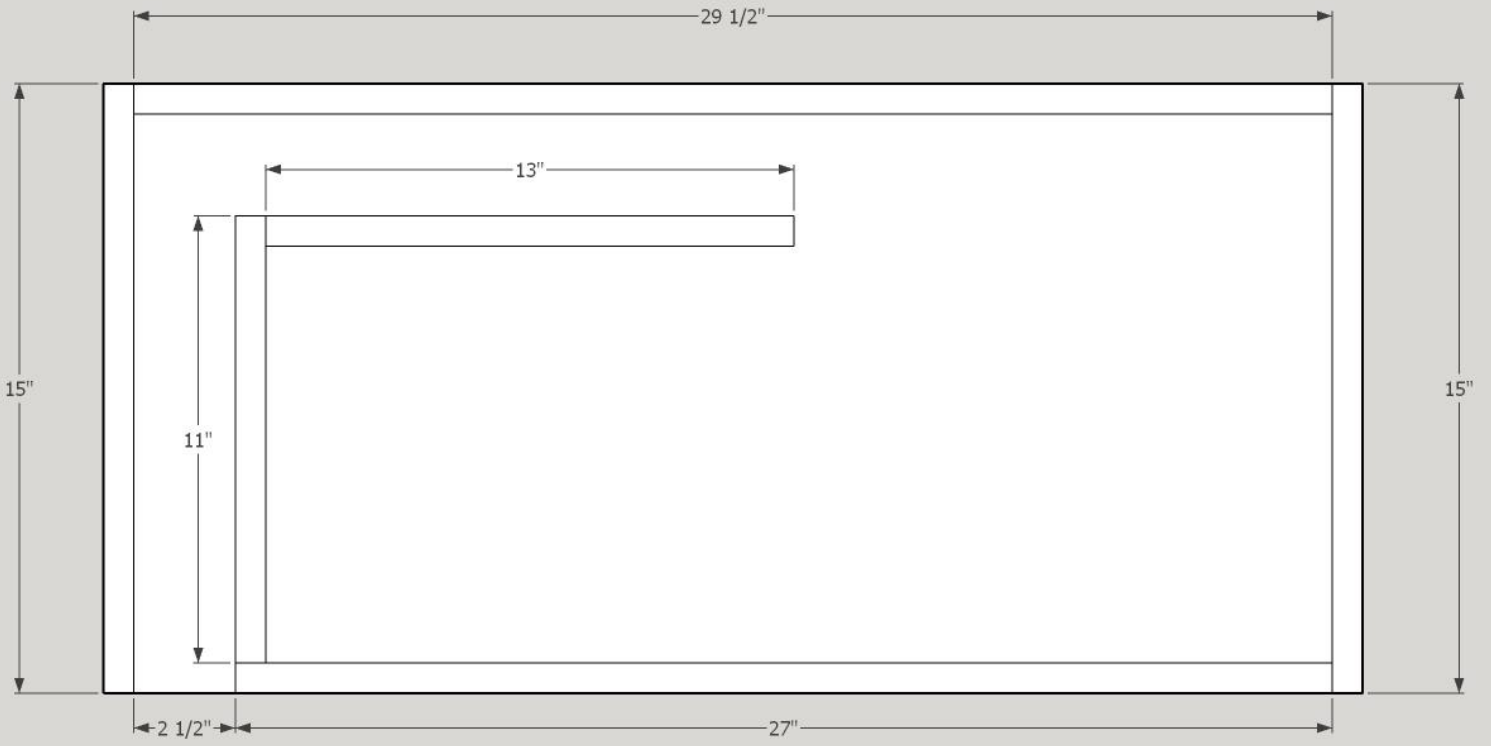

Bass Reflex 2 DC LVL 1 10's

13h/31w/15d

Net Volume: 2ft³

Port Tuning: 33.9hz

Port Area: 2.5" x 11.5" (28.75in²)

Cutout: 9.3"

Elite Enclosures

Cut List

Top/Bottom

15" x 31" (x2)

Rear

29 ½" x 11 ½" (x1)

Sides

15" x 11 ½" (x2)

Front

27" x 11 ½" (x1)

Port

11" x 11 ½" (x1)

13" x 11 ½" (x1)

Dustin Bechtel, Elite Enclosure Designs.