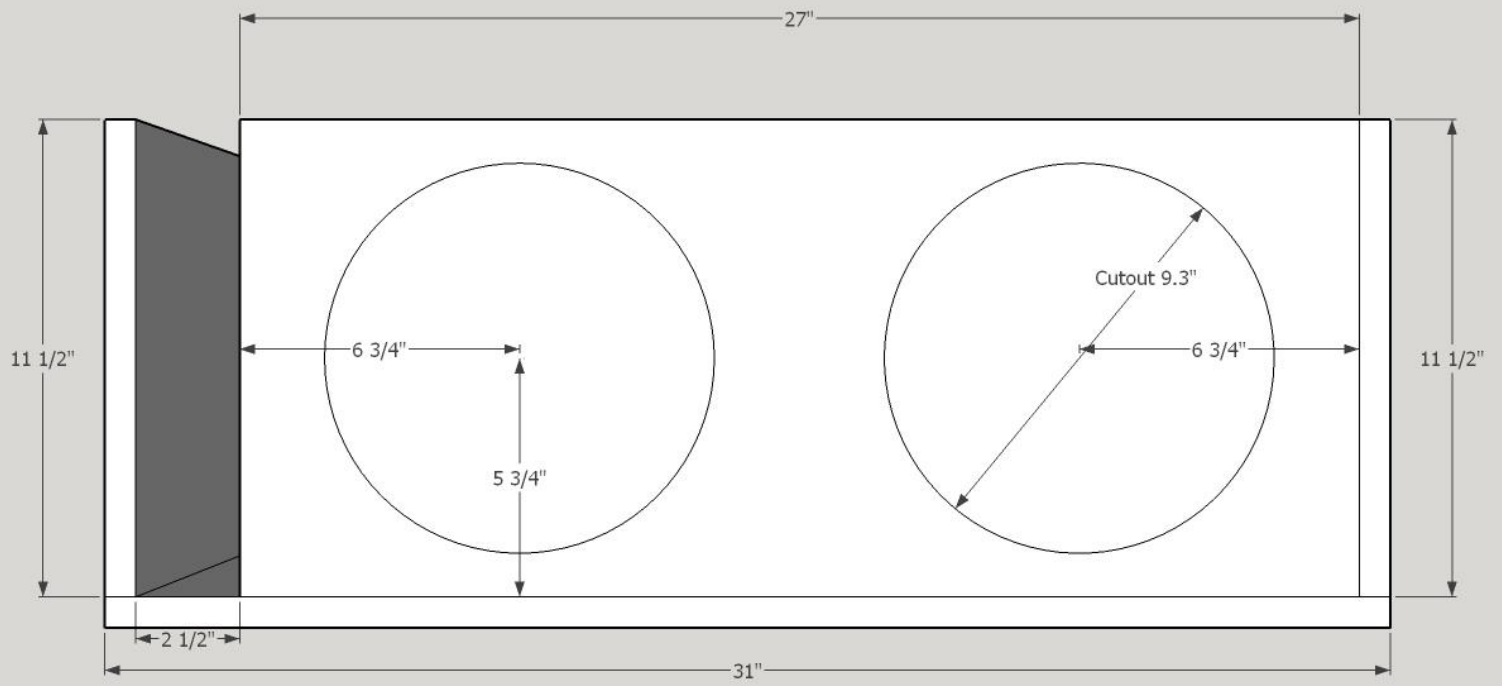

Bass Reflex 2 DC LVL 1 10's

13h/31w/15d

Net Volume: 2ft³

Port Tuning: 33.9hz

Port Area: 2.5" x 11.5" (28.75in²)

Cutout: 9.3"

Elite Enclosures

Cut List

Top/Bottom

15" x 31" (x2)

Rear

29 ½" x 11 ½" (x1)

Sides

15" x 11 ½" (x2)

Front

27" x 11 ½" (x1)

Port

11" x 11 ½" (x1)

13" x 11 ½" (x1)

Dustin Bechtel, Elite Enclosure Designs.