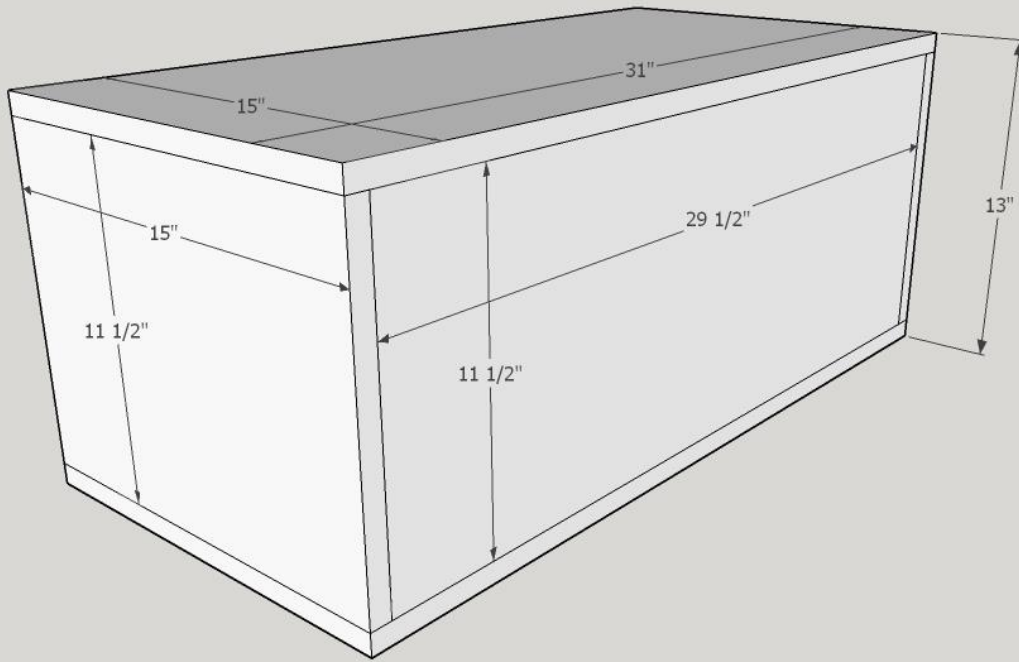

Bass Reflex 2 DC LVL 1 10's

13h/31w/15d

Net Volume: 2ft³

Port Tuning: 33.9hz

Port Area: 2.5" x 11.5" (28.75in²)

Cutout: 9.3"

Elite Enclosures

Cut List

Top/Bottom

15" x 31" (x2)

Rear

29 ½" x 11 ½" (x1)

Sides

15" x 11 ½" (x2)

Front

27" x 11 ½" (x1)

Port

11" x 11 ½" (x1)

13" x 11 ½" (x1)

Dustin Bechtel, Elite Enclosure Designs.