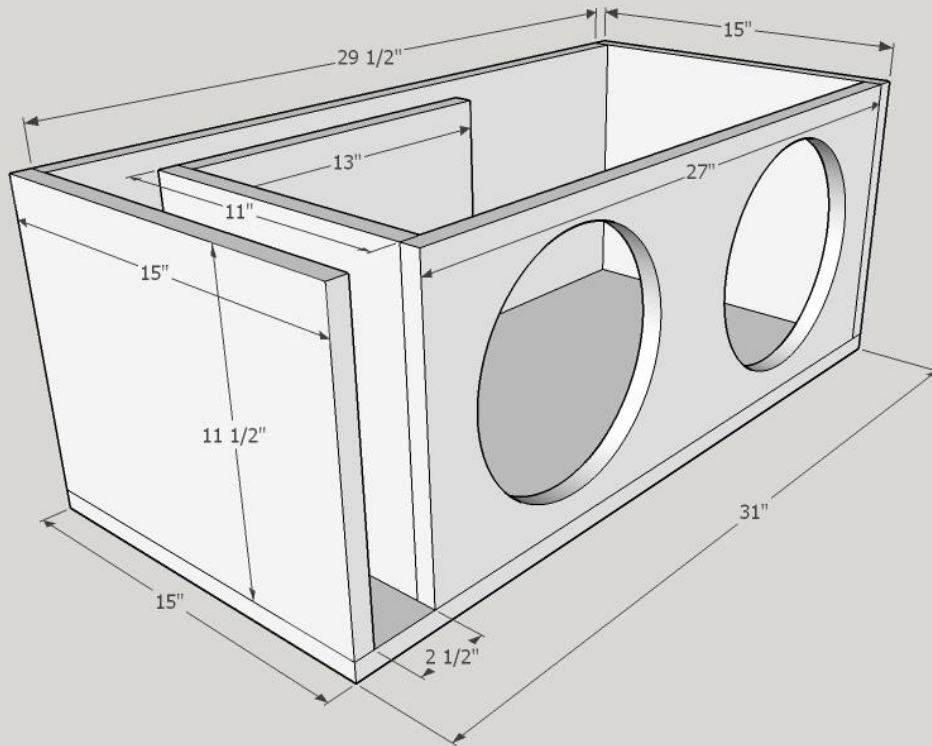

Bass Reflex 2 DC LVL 1 10's

13h/31w/15d

Net Volume: 2ft³

Port Tuning: 33.9hz

Port Area: 2.5" x 11.5" (28.75in²)

Cutout: 9.3"

Elite Enclosures

Cut List

Top/Bottom

15" x 31" (x2)

Rear

29 ½" x 11 ½" (x1)

Sides

15" x 11 ½" (x2)

Front

27" x 11 ½" (x1)

Port

11" x 11 ½" (x1)

13" x 11 ½" (x1)

Dustin Bechtel, Elite Enclosure Designs.