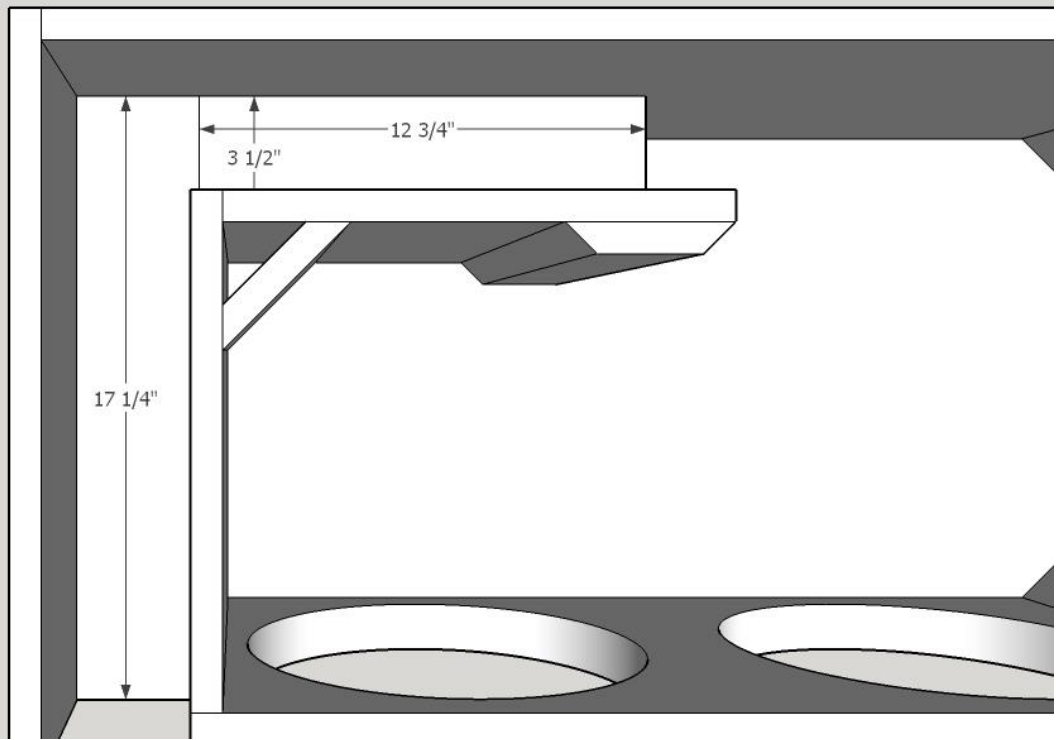

Bass Reflex – 2 DC LVL 5 12's

15h/36w/18d

Net Volume: 3ft³

Port Tuning: 32.2hz

Port Area: 12.75" x 3.5" x 30" (44.63in²)

Speaker Cutout: 11.15"

Cut List

Top/Bottom

18" x 36" (x2)

Rear

34 1/2" x 13 1/2" (x1)

Baffle

31" x 13 1/2" (x2)

Sides

18" x 13 1/2" (x2)

Port

12 1/4" x 13 1/2" (x1)

12" x 13 1/2" (x1)

Bracing

4" x 13 1/2" (x3) – 45's

4" x 13 1/2" (x1) – Chamfered port brace

17 1/4" x 3 1/2" (x1) – Port brace

12 3/4" x 3 1/2" (x1) – Port brace

Dustin Bechtel, Elite Enclosure Designs.