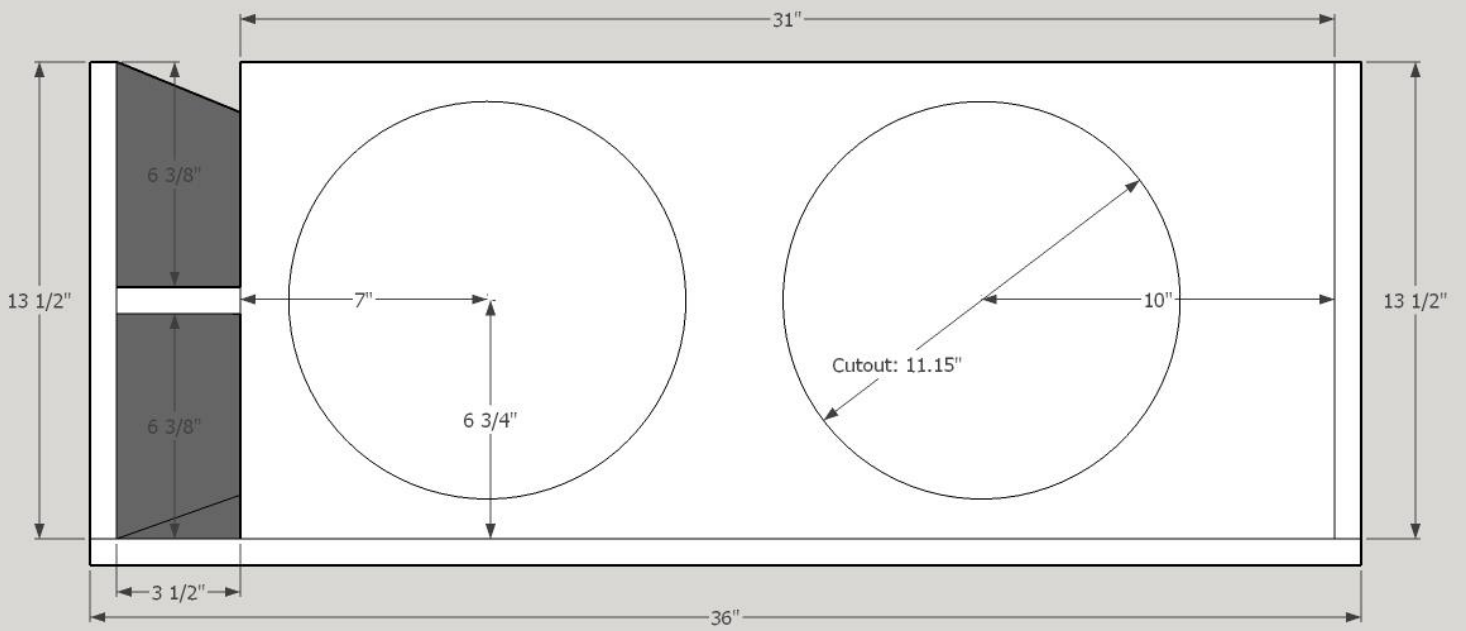

Bass Reflex – 2 DC LVL 5 12's

15h/36w/18d

Net Volume: 3ft³

Port Tuning: 32.2hz

Port Area: 12.75" x 3.5" x 30" (44.63in²)

Speaker Cutout: 11.15"

Cut List

Top/Bottom

18" x 36" (x2)

Rear

34 1/2" x 13 1/2" (x1)

Baffle

31" x 13 1/2" (x2)

Sides

18" x 13 1/2" (x2)

Port

12 1/4" x 13 1/2" (x1)

12" x 13 1/2" (x1)

Bracing

4" x 13 1/2" (x3) – 45's

4" x 13 1/2" (x1) – Chamfered port brace

17 1/4" x 3 1/2" (x1) – Port brace

12 3/4" x 3 1/2" (x1) – Port brace

Dustin Bechtel, Elite Enclosure Designs.