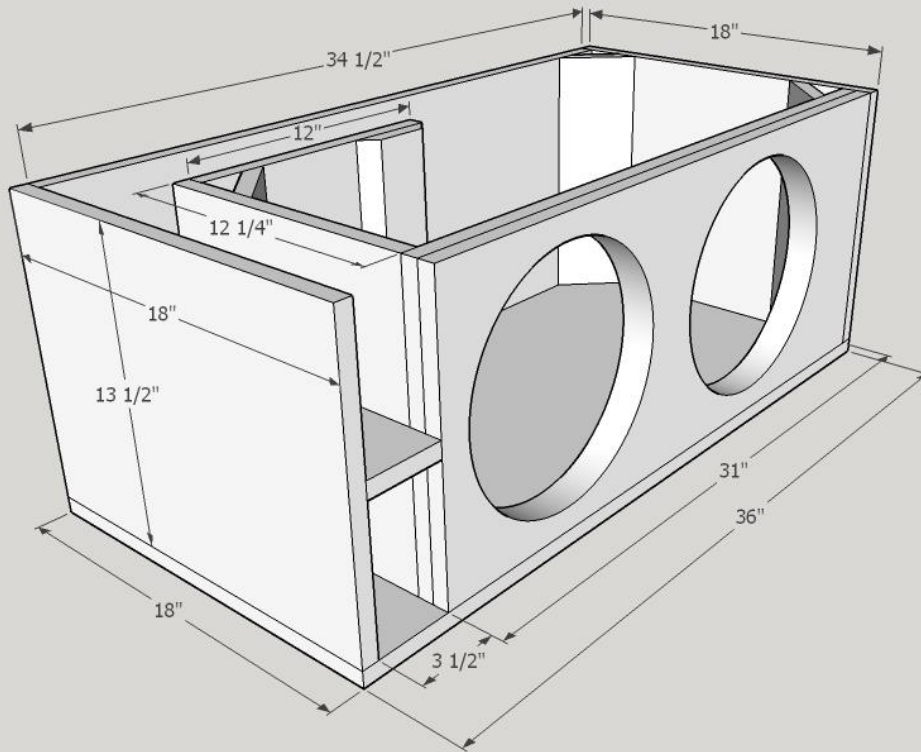

Bass Reflex – 2 DC LVL 5 12's

15h/36w/18d

Net Volume: 3ft³

Port Tuning: 32.2hz

Port Area: 12.75" x 3.5" x 30" (44.63in²)

Speaker Cutout: 11.15"

Cut List

Top/Bottom

18" x 36" (x2)

Rear

34 1/2" x 13 1/2" (x1)

Baffle

31" x 13 1/2" (x2)

Sides

18" x 13 1/2" (x2)

Port

12 1/4" x 13 1/2" (x1)

12" x 13 1/2" (x1)

Bracing

4" x 13 1/2" (x3) – 45's

4" x 13 1/2" (x1) – Chamfered port brace

17 1/4" x 3 1/2" (x1) – Port brace

12 3/4" x 3 1/2" (x1) – Port brace

Dustin Bechtel, Elite Enclosure Designs.