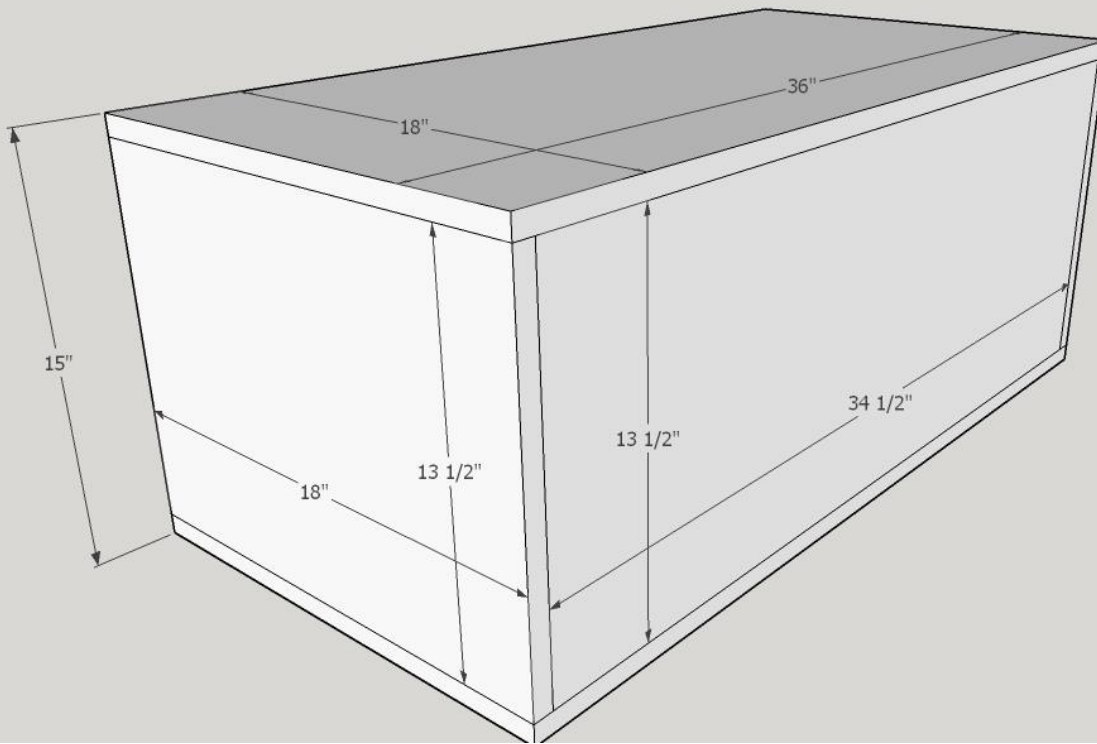

Bass Reflex – 2 DC LVL 5 12's

15h/36w/18d

Net Volume: 3ft³

Port Tuning: 32.2hz

Port Area: 12.75" x 3.5" x 30" (44.63in²)

Speaker Cutout: 11.15"

Cut List

Top/Bottom

18" x 36" (x2)

Rear

34 1/2" x 13 1/2" (x1)

Baffle

31" x 13 1/2" (x2)

Sides

18" x 13 1/2" (x2)

Port

12 1/4" x 13 1/2" (x1)

12" x 13 1/2" (x1)

Bracing

4" x 13 1/2" (x3) – 45's

4" x 13 1/2" (x1) – Chamfered port brace

17 1/4" x 3 1/2" (x1) – Port brace

12 3/4" x 3 1/2" (x1) – Port brace

Dustin Bechtel, Elite Enclosure Designs.