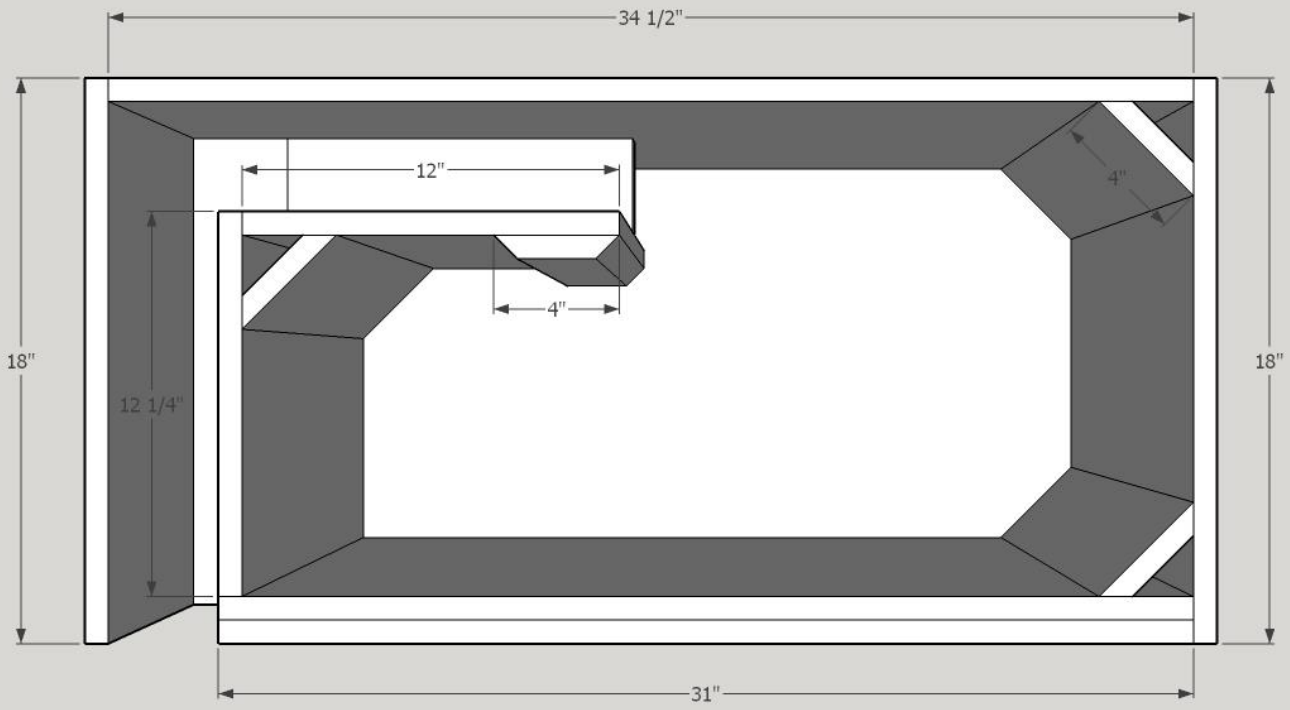

Bass Reflex – 2 DC LVL 5 12's

15h/36w/18d

Net Volume: 3ft³

Port Tuning: 32.2hz

Port Area: 12.75" x 3.5" x 30" (44.63in²)

Speaker Cutout: 11.15"

Cut List

Top/Bottom

18" x 36" (x2)

Rear

34 1/2" x 13 1/2" (x1)

Baffle

31" x 13 1/2" (x2)

Sides

18" x 13 1/2" (x2)

Port

12 1/4" x 13 1/2" (x1)

12" x 13 1/2" (x1)

Bracing

4" x 13 1/2" (x3) – 45's

4" x 13 1/2" (x1) – Chamfered port brace

17 1/4" x 3 1/2" (x1) – Port brace

12 3/4" x 3 1/2" (x1) – Port brace

Dustin Bechtel, Elite Enclosure Designs.