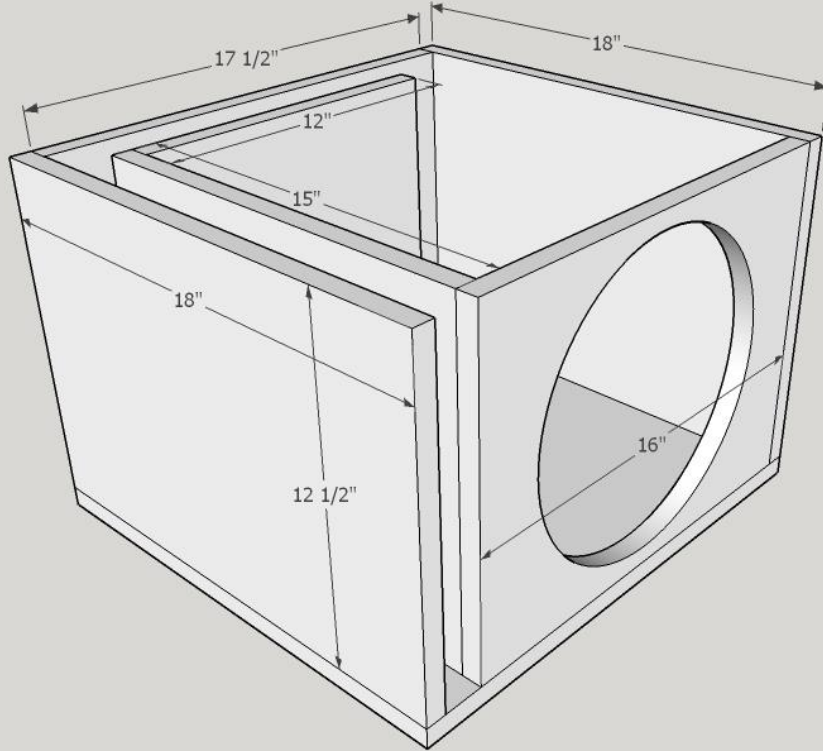

## DC LVL 1-2 Single 12" – Vented

Dimensions: 14h/19w/18d

Volume: 1.26ft<sup>3</sup>

Port: 12.5" x 1.5" x 30" 34.3hz (18.75in<sup>2</sup> port area)

Speaker Cutout: LVL 1 – 11.2" LVL 2 – 11"

*Elite Enclosures*

## Top/Bottom

18" x 19" (x2)

## Front

16" x 12 ½" (x1)

## Sides

18" x 12 ½" (x2)