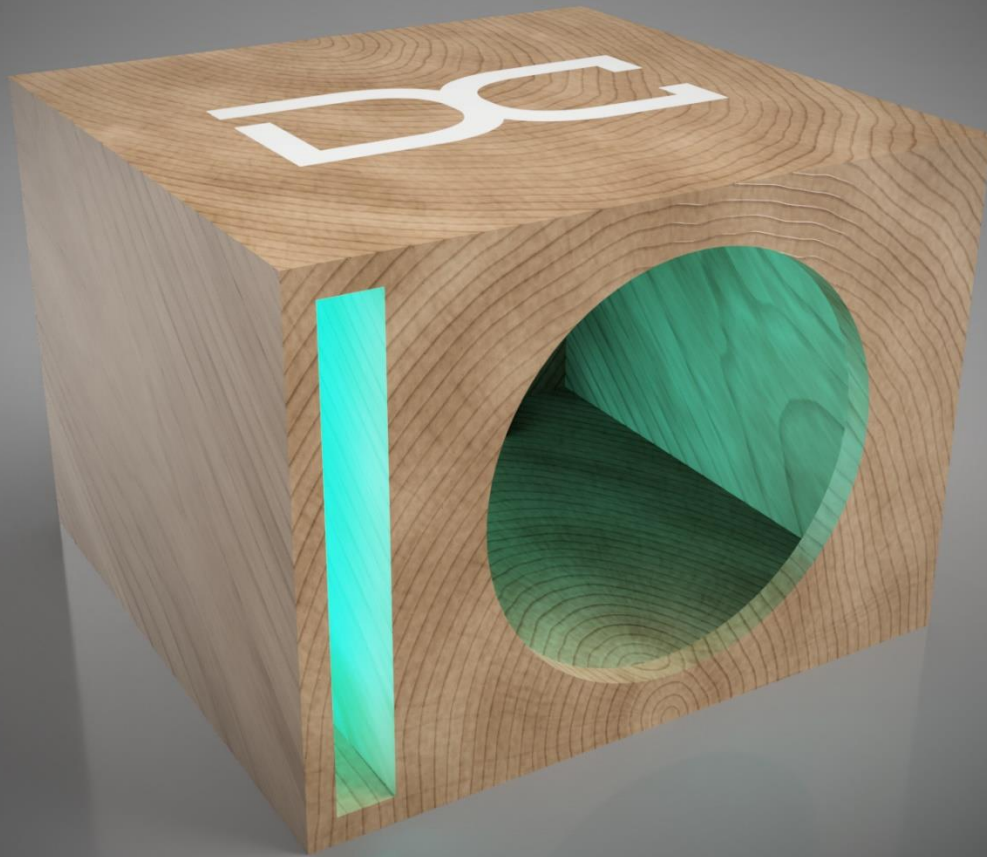

## DC LVL 1-2 Single 12" – Vented

Dimensions: 14h/19w/18d

Volume: 1.26ft<sup>3</sup>

Port: 12.5" x 1.5" x 30" 34.3hz (18.75in<sup>2</sup> port area)

Speaker Cutout: LVL 1 – 11.2" LVL 2 – 11"

*Elite Enclosures*

## Top/Bottom

18" x 19" (x2)

## Front

16" x 12 ½" (x1)

## Sides

18" x 12 ½" (x2)