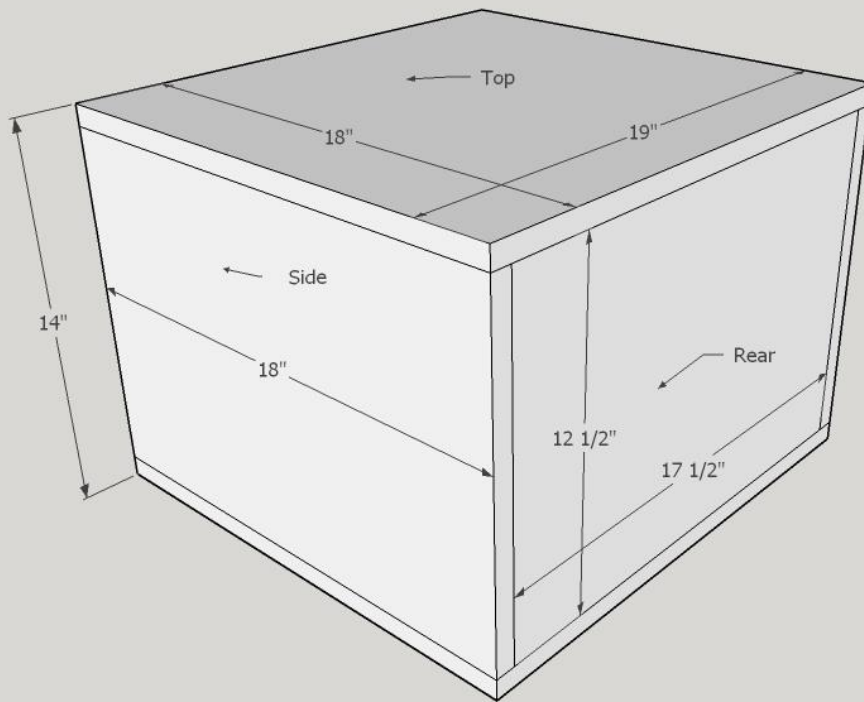

## DC LVL 1-2 Single 12" – Vented

Dimensions: 14h/19w/18d

Volume: 1.26ft<sup>3</sup>

Port: 12.5" x 1.5" x 30" 34.3hz (18.75in<sup>2</sup> port area)

Speaker Cutout: LVL 1 – 11.2" LVL 2 – 11"

*Elite Enclosures*

## Top/Bottom

18" x 19" (x2)

## Front

16" x 12 ½" (x1)

## Sides

18" x 12 ½" (x2)