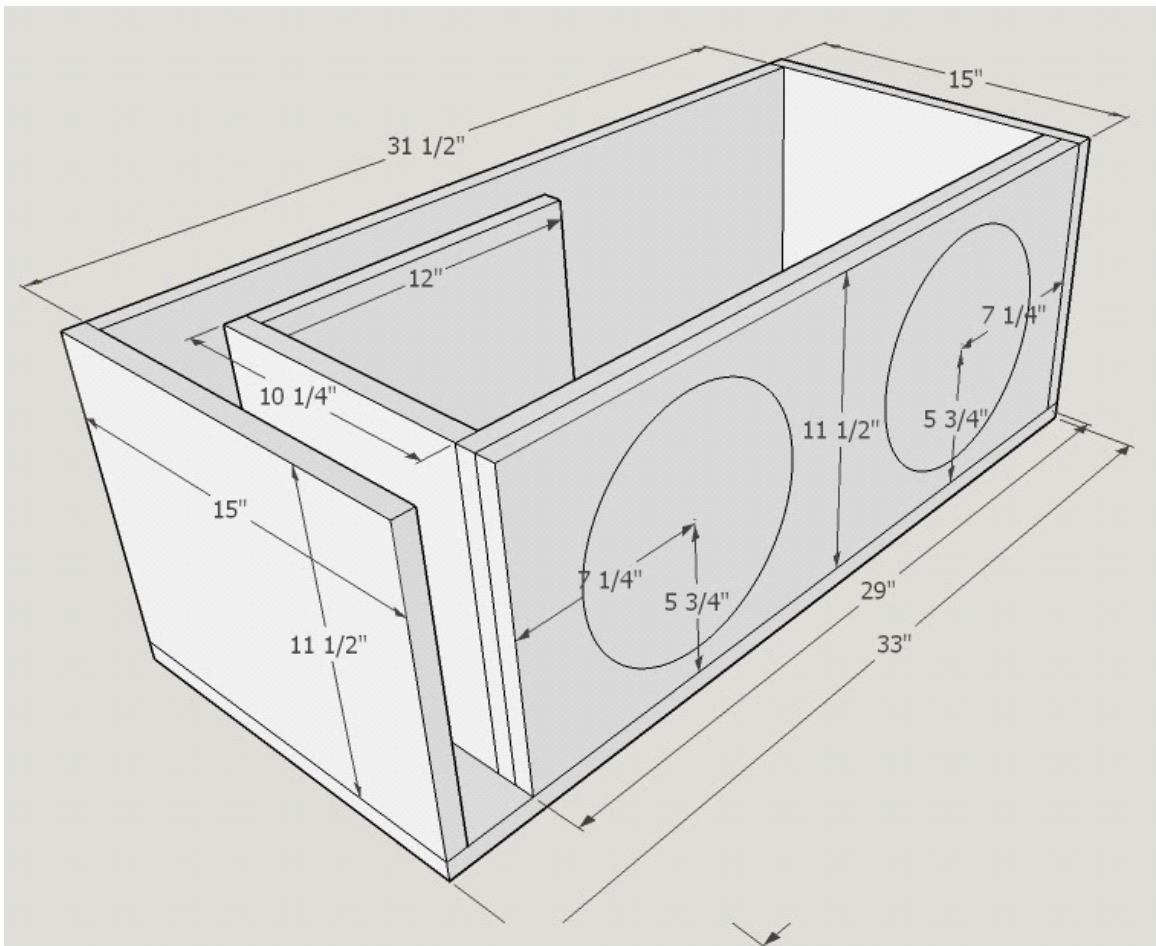

Bass Reflex - 2 DC Level 4 10's

13h/33w/15d

Net Volume: 2.01ft³

Port Tuning: 34.3hz

Port Area: 2.5" x 11.5" (28.75in²)

Speaker Cutout: 9.35"

Cut List

Top/Bottom

33" x 15" (x2)

Rear

31 1/2" x 11 1/2" (x1)

Sides

15" x 11 1/2" (x2)

Front

29" x 11 1/2" (x2)

Port

10 1/4" x 11 1/2" (x1)

12" x 11 1/2" (x1)

Dustin Bechtel, Elite Enclosure Designs.