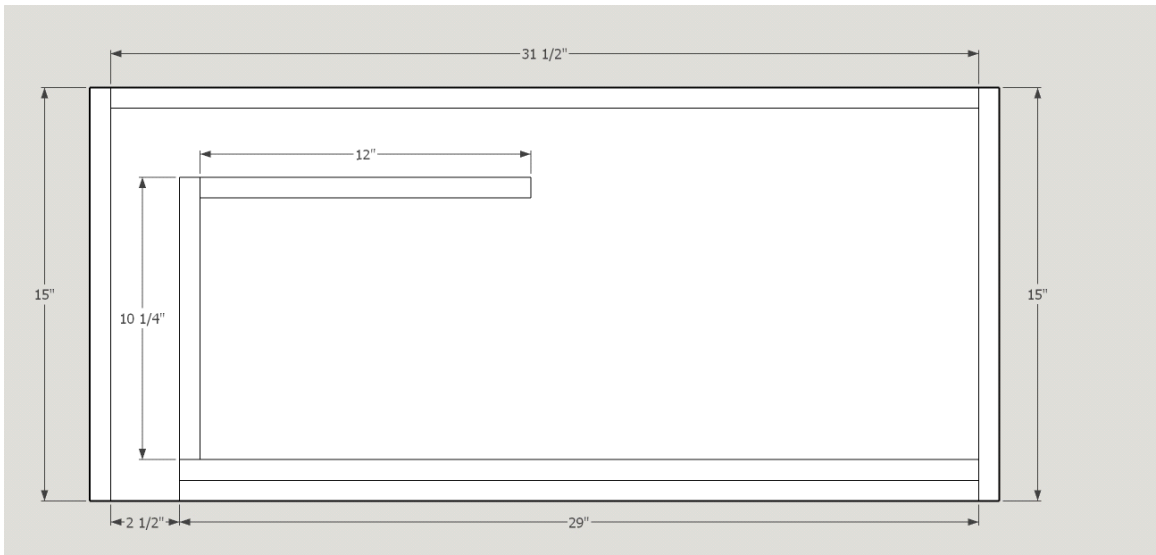

Bass Reflex - 2 DC Level 4 10's

13h/33w/15d

Net Volume: 2.01ft³

Port Tuning: 34.3hz

Port Area: 2.5" x 11.5" (28.75in²)

Speaker Cutout: 9.35"

Cut List

Top/Bottom

33" x 15" (x2)

Rear

31 1/2" x 11 1/2" (x1)

Sides

15" x 11 1/2" (x2)

Front

29" x 11 1/2" (x2)

Port

10 1/4" x 11 1/2" (x1)

12" x 11 1/2" (x1)

Dustin Bechtel, Elite Enclosure Designs.